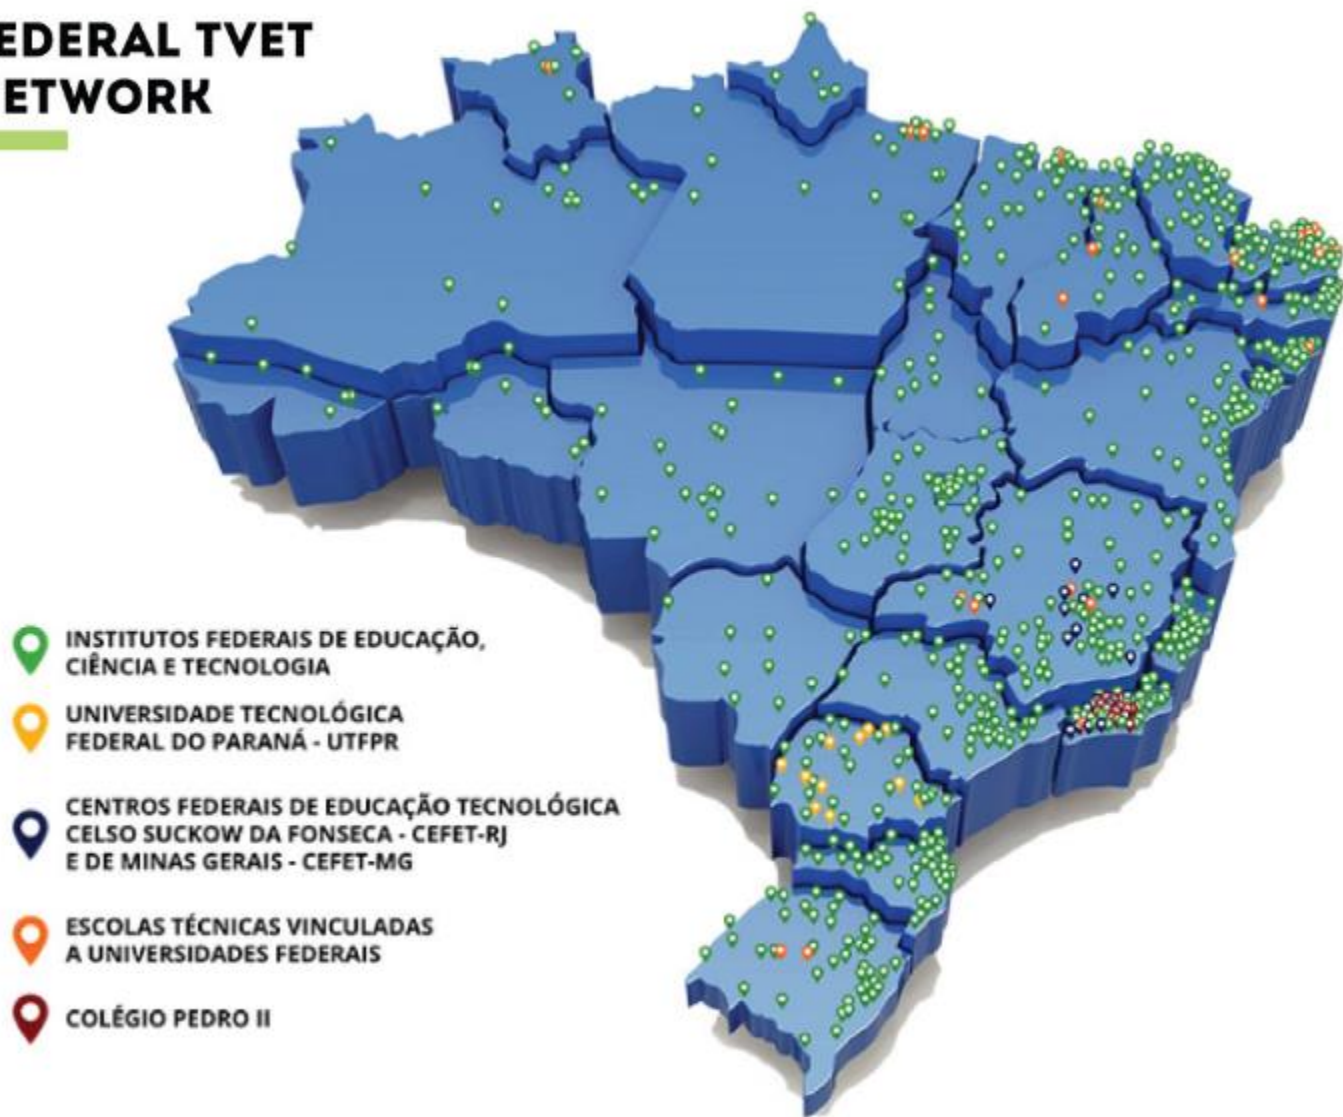

ENTREPRENEURSHIP AND INNOVATION ECOSYSTEM

Many actors
One Goal

INSTITUTO FEDERAL FLUMINENSE, BRAZIL
JEFFERSON MANHÃES DE AZEVEDO, RECTOR

FEDERAL TVET NETWORK

EDUCATIONAL & RESEARCH INSTITUTIONS

FEDERAL, STATE AND MUNICIPAL FUNDING ORGANIZATIONS

EDUCATIONAL & RESEARCH INSTITUTIONS

The central graphic depicts two hands holding a globe with green leaves growing from it, symbolizing sustainability and care. The globe is surrounded by stylized buildings and trees. This central image is enclosed in a green circular border. Surrounding this central image are logos of various organizations, including: