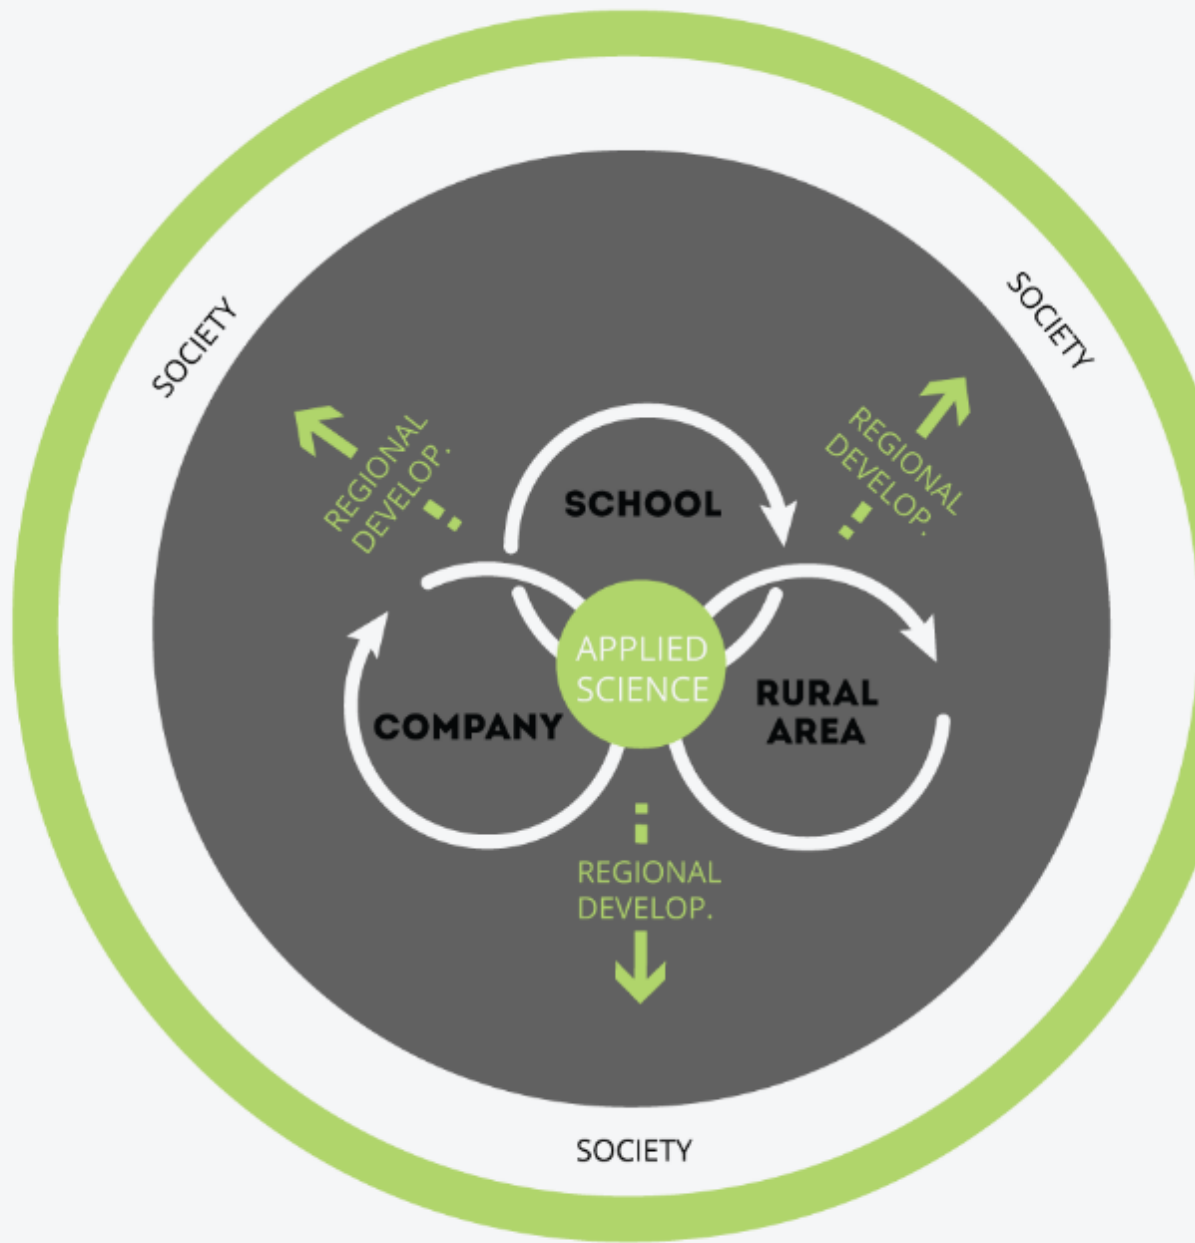

EDUCATIONAL & RESEARCH INSTITUTIONS

The central graphic depicts two hands holding a globe with green leaves growing from it, symbolizing sustainability and care. The globe is surrounded by stylized buildings and trees. This central image is enclosed in a green circular border. Surrounding this central image are logos of various organizations, including:

INNOVATION HUB

IFGOIANO INNOVATION HUB

Agro-industrial
technologies

IFMG INNOVATION HUB

Smart automobilty
systems

IFF INNOVATION HUB

Technologies for
cleaner production

GOALS

SUPPORT PRODUCTIVE SECTOR
THROUGH RDI PROJECTS

PROVIDE TECHNICAL SERVICES

DISSEMINATE THE KNOWLEDGE
ASSOCIATED WITH ITS
RESEARCH KNOW-HOW

FUNDING MODEL

PROFESSIONAL MASTER AND DOCTORAL DEGREES

FLUMINENSE FEDERAL INSTITUTE INNOVATION HUB

Technologies for
Cleaner Production

FLUMINENSE INNOVATION HUB FEDERAL INSTITUTE

Technologies for
Cleaner Production

Campos dos Goytacazes Innovation Hub

UNESCO-UNEVOC Promising Practice in Focus

RENEWABLE ENERGY