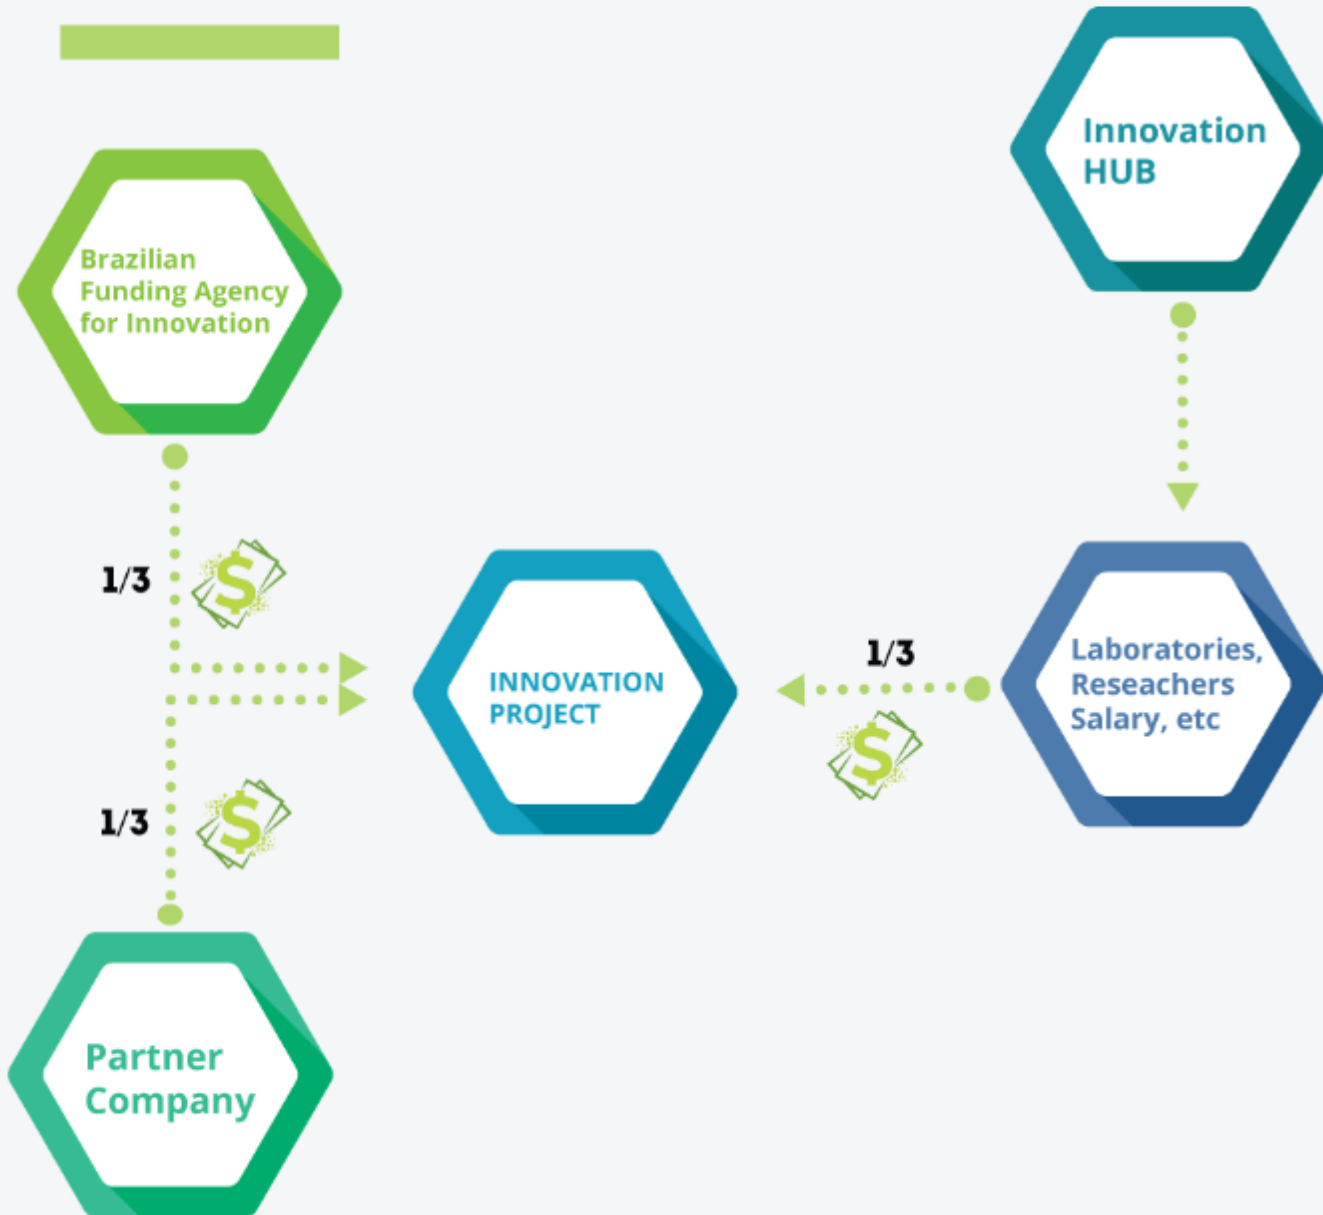

INNOVATION HUB

IFGOIANO INNOVATION HUB

Agro-industrial
technologies

IFMG INNOVATION HUB

Smart automobilty
systems

IFF INNOVATION HUB

Technologies for
cleaner production

GOALS

SUPPORT PRODUCTIVE SECTOR
THROUGH RDI PROJECTS

PROVIDE TECHNICAL SERVICES

DISSEMINATE THE KNOWLEDGE
ASSOCIATED WITH ITS
RESEARCH KNOW-HOW

FUNDING MODEL

PROFESSIONAL MASTER AND DOCTORAL DEGREES

FLUMINENSE FEDERAL INSTITUTE INNOVATION HUB

Technologies for
Cleaner Production

FLUMINENSE INNOVATION HUB FEDERAL INSTITUTE

Technologies for
Cleaner Production

Campos dos Goytacazes Innovation Hub

UNESCO-UNEVOC Promising Practice in Focus

RENEWABLE ENERGY